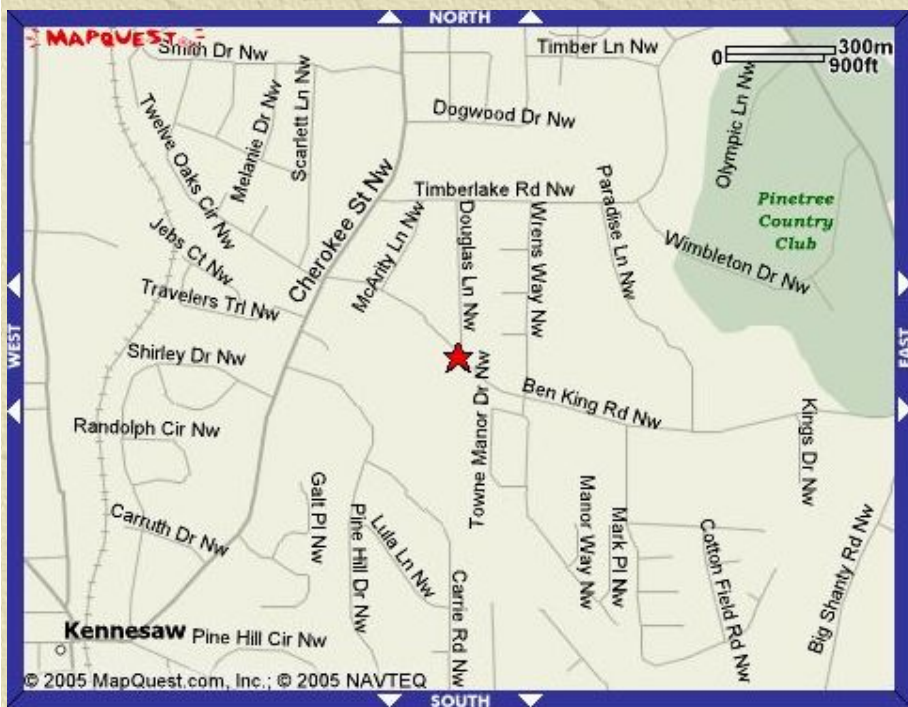

**Kennesaw United Methodist Church**  
**1801 Ben King Road**  
**Kennesaw, GA 30144**

[Click Here for Link to Mapquest](#)

**From I-75 South** - Take Exit 271 (Chastain Road) and go left at Big Shanty Road (first light after Kennesaw State Univ.) turn right. Go through stop sign (road becomes Ben King Road) Church is 0.8 mile on left.

**From I-75 North** - Take Exit 273 (Wade Green Road) and go left. At third traffic turn left onto Ben King Road. Church is 0.2 mile on right.

**From 41 South of Kennesaw** - Take right onto McCollum Parkway. At third traffic light turn left, continuing on McCollum Parkway. Go to stop sign and turn left onto Ben King Road. Church is 0.8 mile on left.

**From 41 North of Kennesaw** - Turn left onto Jiles Road. Go to first traffic light and turn right onto Main Street. At first traffic light turn left over railroad tracks on Cherokee Street. At first traffic light, turn right onto Ben King Road. Church is 0.2 mile on left.