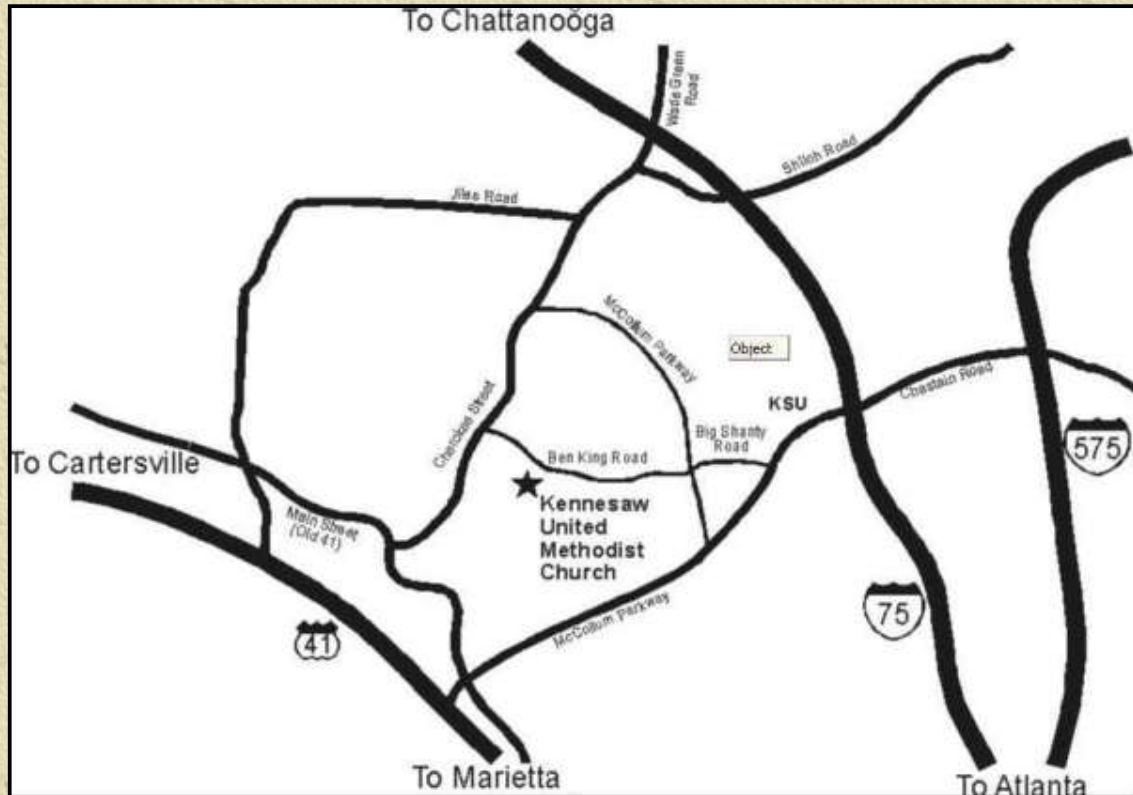

**Kennesaw United Methodist Church**  
**1801 Ben King Road**  
**Kennesaw, GA 30144**

[Click Here for Link to Mapquest](#)

**From I-75 South** - Take Exit 271 (Chastain Road) and go left at Big Shanty Road (first light after Kennesaw State Univ.) turn right. Go through stop sign (road becomes Ben King Road) Church is 0.8 mile on left.

**From I-75 North** - Take Exit 273 (Wade Green Road) and go left. At third traffic turn left onto Ben King Road. Church is 0.2 mile on right.

**From 41 South of Kennesaw** - Take right onto McCollum Parkway. At third traffic light turn left, continuing on McCollum Parkway. Go to stop sign and turn left onto Ben King Road. Church is 0.8 mile on left.

**From 41 North of Kennesaw** - Turn left onto Jiles Road. Go to first traffic light and turn right onto Main Street. At first traffic light turn left over railroad tracks on Cherokee Street. At first traffic light, turn right onto Ben King Road. Church is 0.2 mile on left.